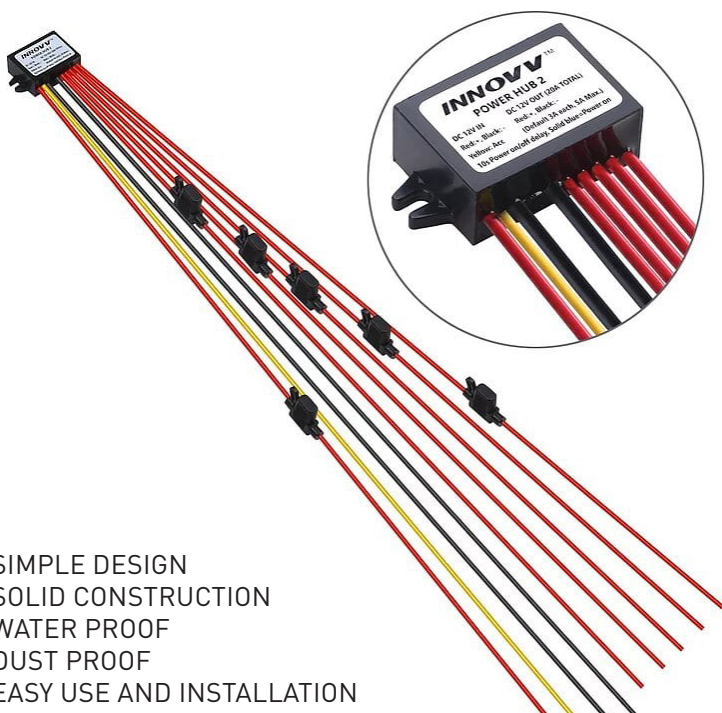

INNOVV ACCESSORIES

Market leading accessories to compliment your powersport camera

INNOVV POWER HUB 2

- SIMPLE DESIGN
- SOLID CONSTRUCTION
- WATER PROOF
- DUST PROOF
- EASY USE AND INSTALLATION
- 46.2mm x 31mm x 18mm

The **INNOVV Power Hub 2** keeps everything tidy, is simple and easy to use whilst being very compact in size.

INNOVV™ POWER HUB 2

DC 12V IN	DC 12V OUT (20A TOTAL)
Red: +, Black: -	Red: +, Black: -
Yellow: Acc	(Default 3A each, 5A Max.)
10s Power on/off delay, Solid blue=Power on	

EXTENSION CABLES

INNOVV 3m and 9m Extension Cables for the INNOVV powersport camera systems

Cable length: 3m (9.84 ft) or 9m (29.52 ft)

Compatible with the K3 Front / Rear Camera and/or K5 Rear Camera

MOTORCYCLE COVER

Universal Design

The INNOVV motorcycle cover is designed to fit various motorcycles. It fits Honda, Suzuki, Kawasaki, Yamaha, BMW and others with its size of 265 x 105 x 125cm.

High Quality Material

The INNOVV motorcycle cover is made of premium quality 300D oxford fabric, with a silver coating inside.