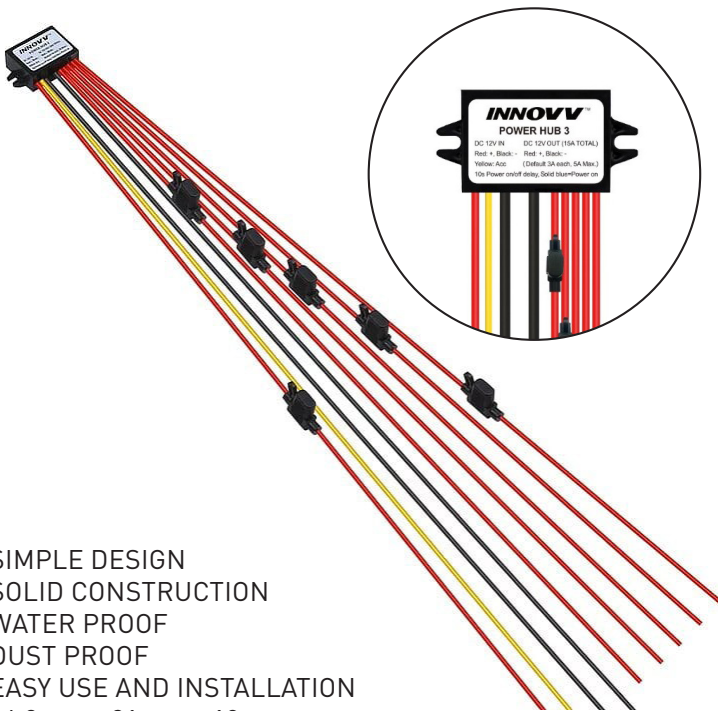

### INNOVV POWER HUB 3

- SIMPLE DESIGN
- SOLID CONSTRUCTION
- WATER PROOF
- DUST PROOF
- EASY USE AND INSTALLATION
- 46.2mm x 31mm x 18mm

The **INNOVV Power Hub 3** keeps everything tidy, is simple and easy to use whilst being very compact in size.